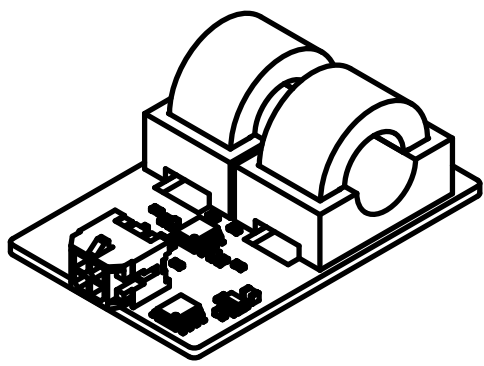

F

E

D

C

B

A

Connector: Molex-430450400

DESIGNED BY: rol		MDC-DR-10S-A-XXX_XXX		G	-
DATE: 02.07.2021		Rev 1.0.1		F	-
SIZE A4		mag Lab		E	-
SCALE 1:1	WEIGHT (kg)			D	-
		DRAWING NUMBER	SHEET 1	C	-
This drawing is our property; it can't be reproduced or communicated without our written consent.				B	-
				A	-