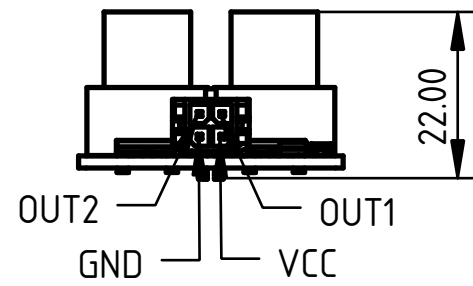

F

E

D

C

B

A

Connector: Molex-430450400

DESIGNED BY: rol		MDC-DR-10S-A-XXX_XXX		G	-
DATE: 02.07.2021		Rev 1.0.1		F	-
SIZE A4		mag Lab		E	-
SCALE 1:1	WEIGHT (kg)			D	-
		DRAWING NUMBER	SHEET 1	C	-
This drawing is our property; it can't be reproduced or communicated without our written consent.				B	-
				A	-