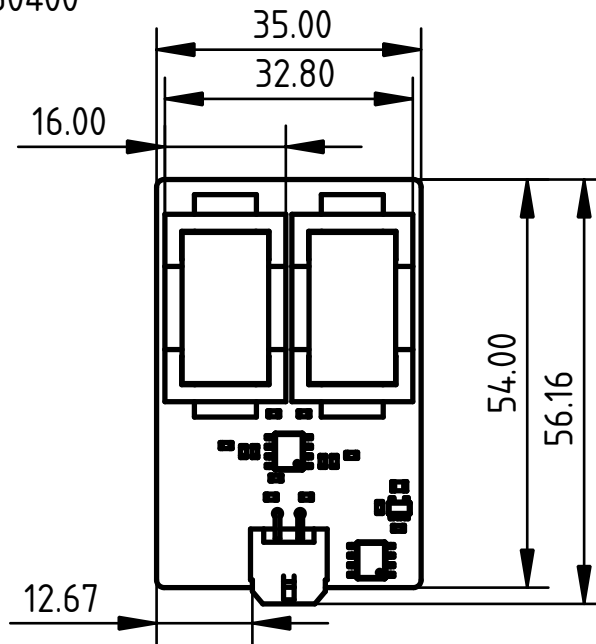

F

E

D

C

B

A

Connector: Molex-430450400

DESIGNED BY: rol		MDC-DR-10S-A-XXX_XXX		G	-
DATE: 02.07.2021		Rev 1.0.1		F	-
SIZE A4		mag Lab		E	-
SCALE 1:1	WEIGHT (kg)			D	-
		DRAWING NUMBER	SHEET 1	C	-
This drawing is our property; it can't be reproduced or communicated without our written consent.				B	-
				A	-