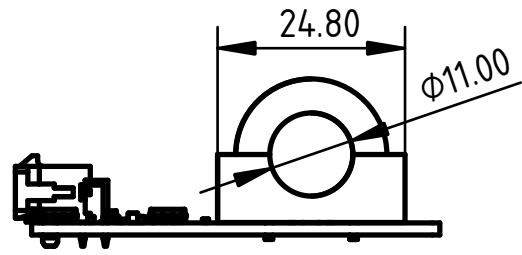

F

E

D

C

B

A

Connector: Molex-430450400

DESIGNED BY: rol		MDC-DR-10S-A-XXX_XXX		G	-
DATE: 02.07.2021		Rev 1.0.1		F	-
SIZE A4		mag Lab		E	-
SCALE 1:1	WEIGHT (kg)			D	-
		DRAWING NUMBER	SHEET 1	C	-
This drawing is our property; it can't be reproduced or communicated without our written consent.				B	-
				A	-